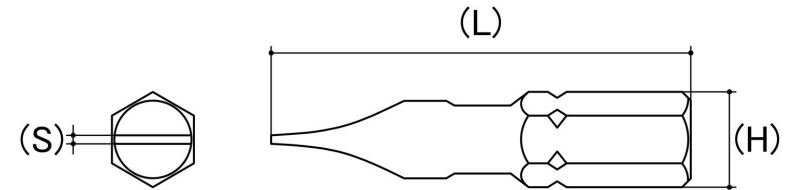

Comments: Heavy Duty: Designed for 18v Battery Power Tools

*CAD drawings shown for graphic representation only.**

Size (S)	Length (L) (mm)	Hex Size (H) (inches)	Slot Width (SW) (mm)	Slot Depth (SD) (mm)	Driver Bit Style	Sold in Packs of	sku (qfind)
	Nom						
SL6	25	1/4	6	1.00	Insert	2	11SL625TMAC2
SL6	25	1/4	6	1.00	Insert	10	11SL625TMAH